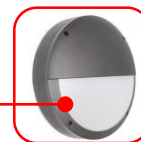

20w LED Bunker Light

Product Features

- 20w
- 3 colours in one: 3000K, 4000K, 5000K (switch select)
- 120° Beam Angle
- Aluminium die cast housing
- Polycarbonate face
- Ø275 x 80mm
- IP65 Housing
- IK10 Impact Rating
- Weight: 1.25kg

Options:

Emergency Fitting

Eyelid Cover

Microwave Sensor

Grille Cover

3 Colour Adjustable

Specification Overview

Vandal Resistance
IK10

Product Specification

20w LED Bunker Light

Options:

Eyelid Cover

Model: WL-BH20-ELC-B
Model: WL-BH20-ELC-W
(B) Black (W) White

Grille Cover

Model: WL-BH20-GC-B
Model: WL-BH20-GC-W
(B) Black (W) White

Microwave Sensor