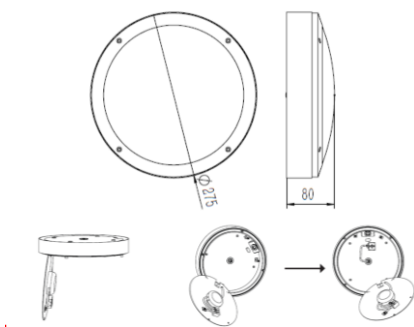

Options:

Eyelid Cover

Model: WL-BH20-ELC-B
Model: WL-BH20-ELC-W
(B) Black (W) White

Grille Cover

Model: WL-BH20-GC-B
Model: WL-BH20-GC-W
(B) Black (W) White

Microwave Sensor

Add in sensor option
Model: WL-BH-MMS