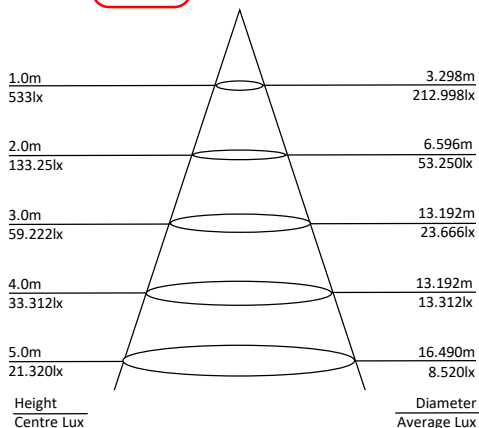

Emergency Fitting

Black trim only
Model: WL-BH20-3C-B-E

Specification

Model	WL-BH20-3C-B	WL-BH20-3C-W	
Trim Colour	Black	White	
Colour Temperature (3CCT)	3000K	4000K	5000K
Lumen (lm)	1513lm	1879lm	1896lm
Efficiency (lm/w)	>73lm/w	>98lm/w	>91lm/w
Light Source	LED		
CRI (%)	≥80		
Beam Angle	120°		
Power Requirement	220~240VAC		
Power Consumption	20.6w	19.1w	20.8w
Dimmable	No		
Housing	Diecast aluminium with PC diffuser		
Lifespan	>40,000 hours		
Operation Temperature	-20°C~+45°C		
Product Dimension	Ø275 x 80mm		
Impact Rating	IK10		
Weight	1.25kg		
Protection Rating	IP65		
Warranty	5 Years		

Specifications are subject to change without notice